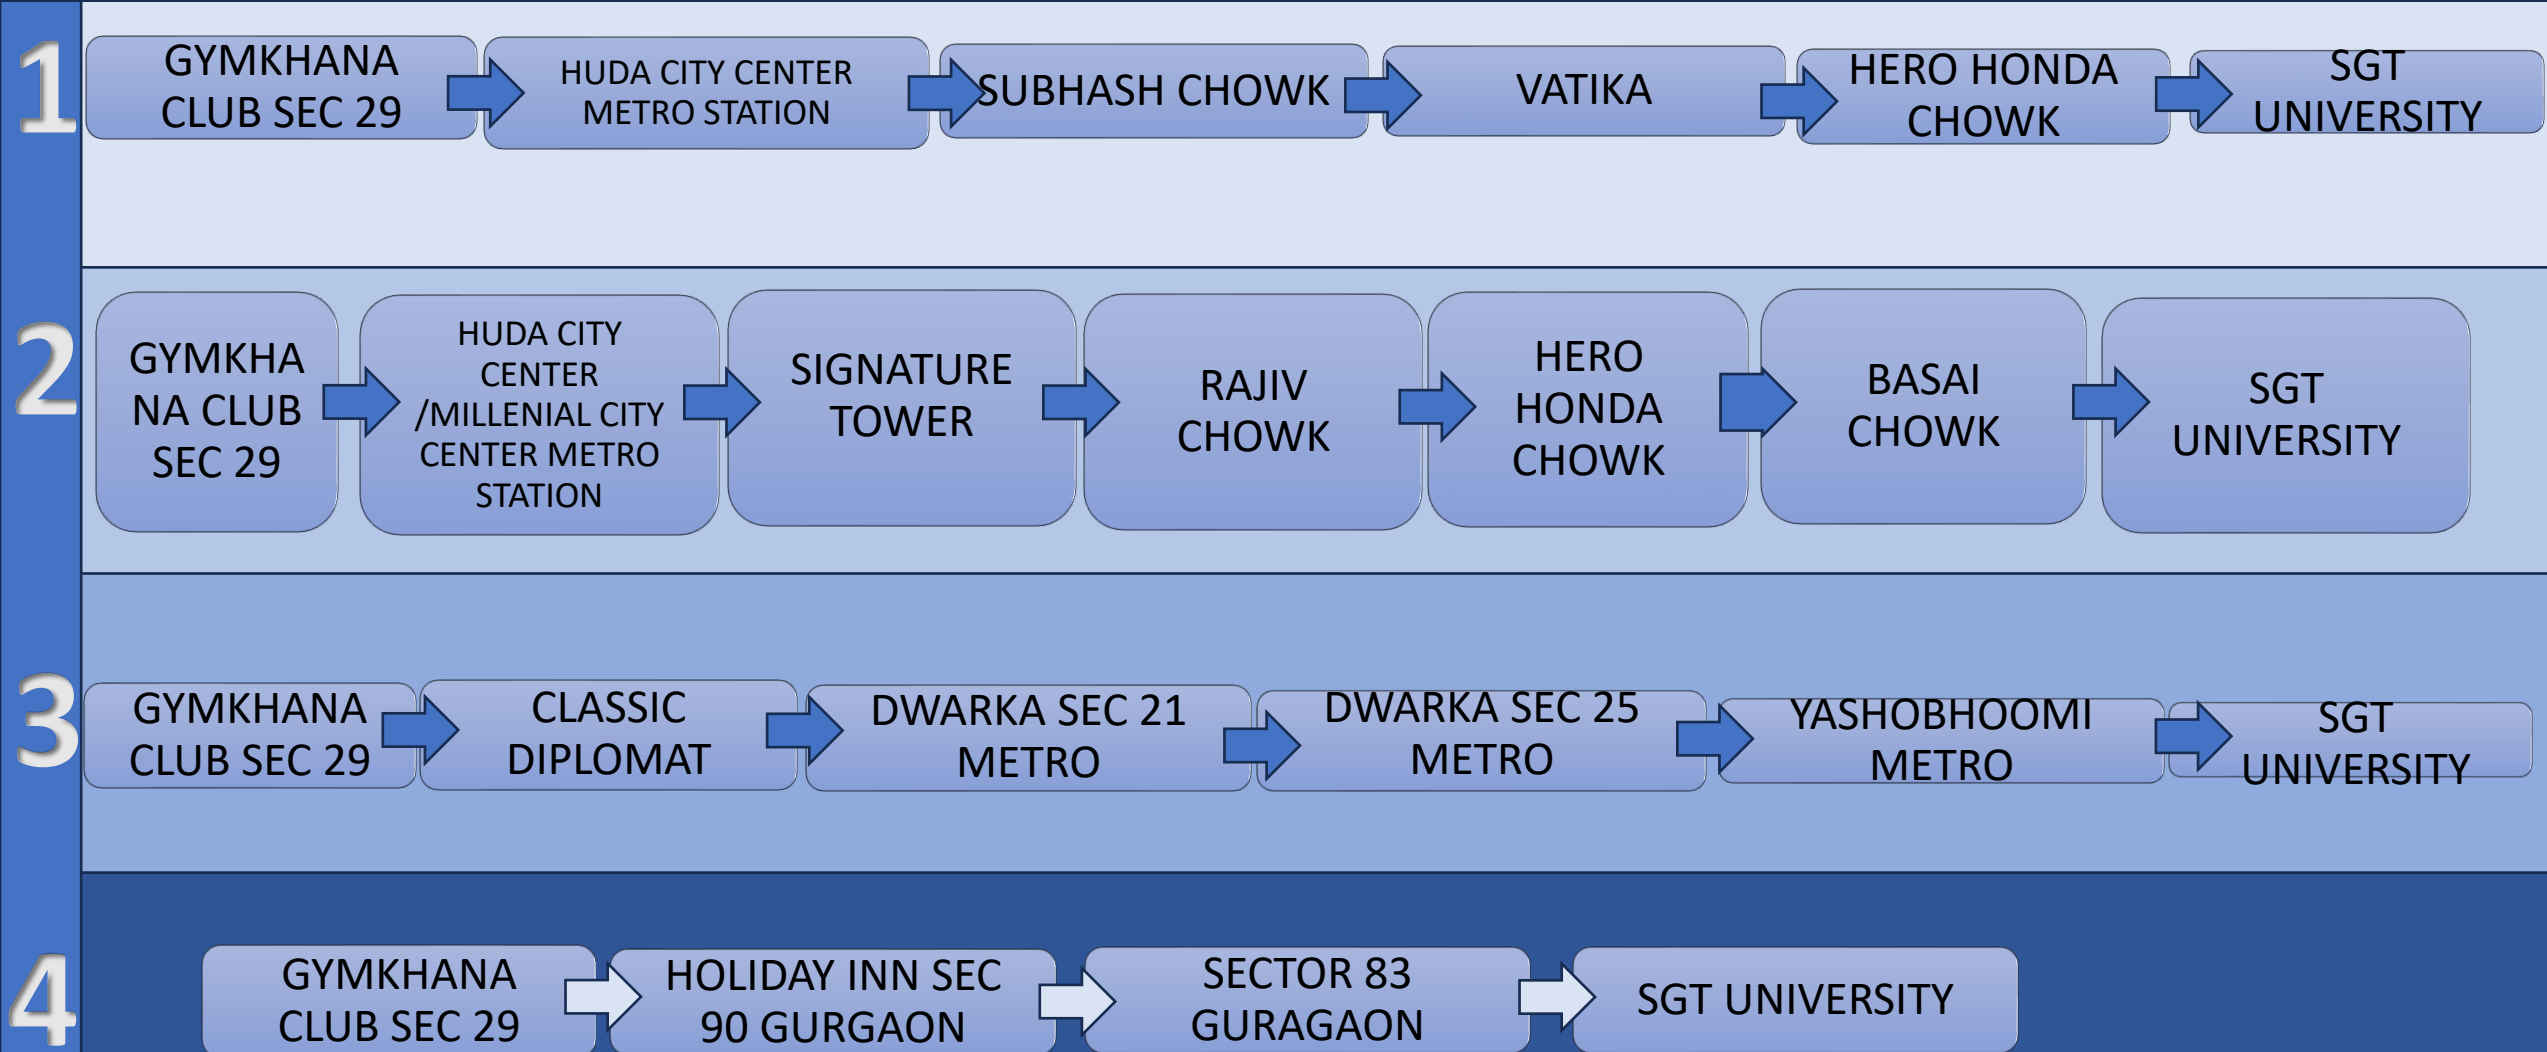

BUS ROUTE MAP (To & Fro) 11,12,13 APRIL 2025

MORNING TIMING (From starting point) 1st trip 08:00 am ; 2nd trip 08:30 am

EVENING TIMING (From SGT University Campus) 1st trip 06:00 pm ; 2nd trip 06:30 pm

NOTE : Kindly reach the bus stop 10 minutes early to ensure smooth functioning of the bus services.

BUS ROUTE MAP 12 APRIL 2025 GALA NIGHT

DEPARTURE TIMING (From Gymkhana club Sec 29 Gala night venue) 11:30 pm

NOTE : Kindly reach the bus stop 10 minutes early to ensure smooth functioning of the bus services.