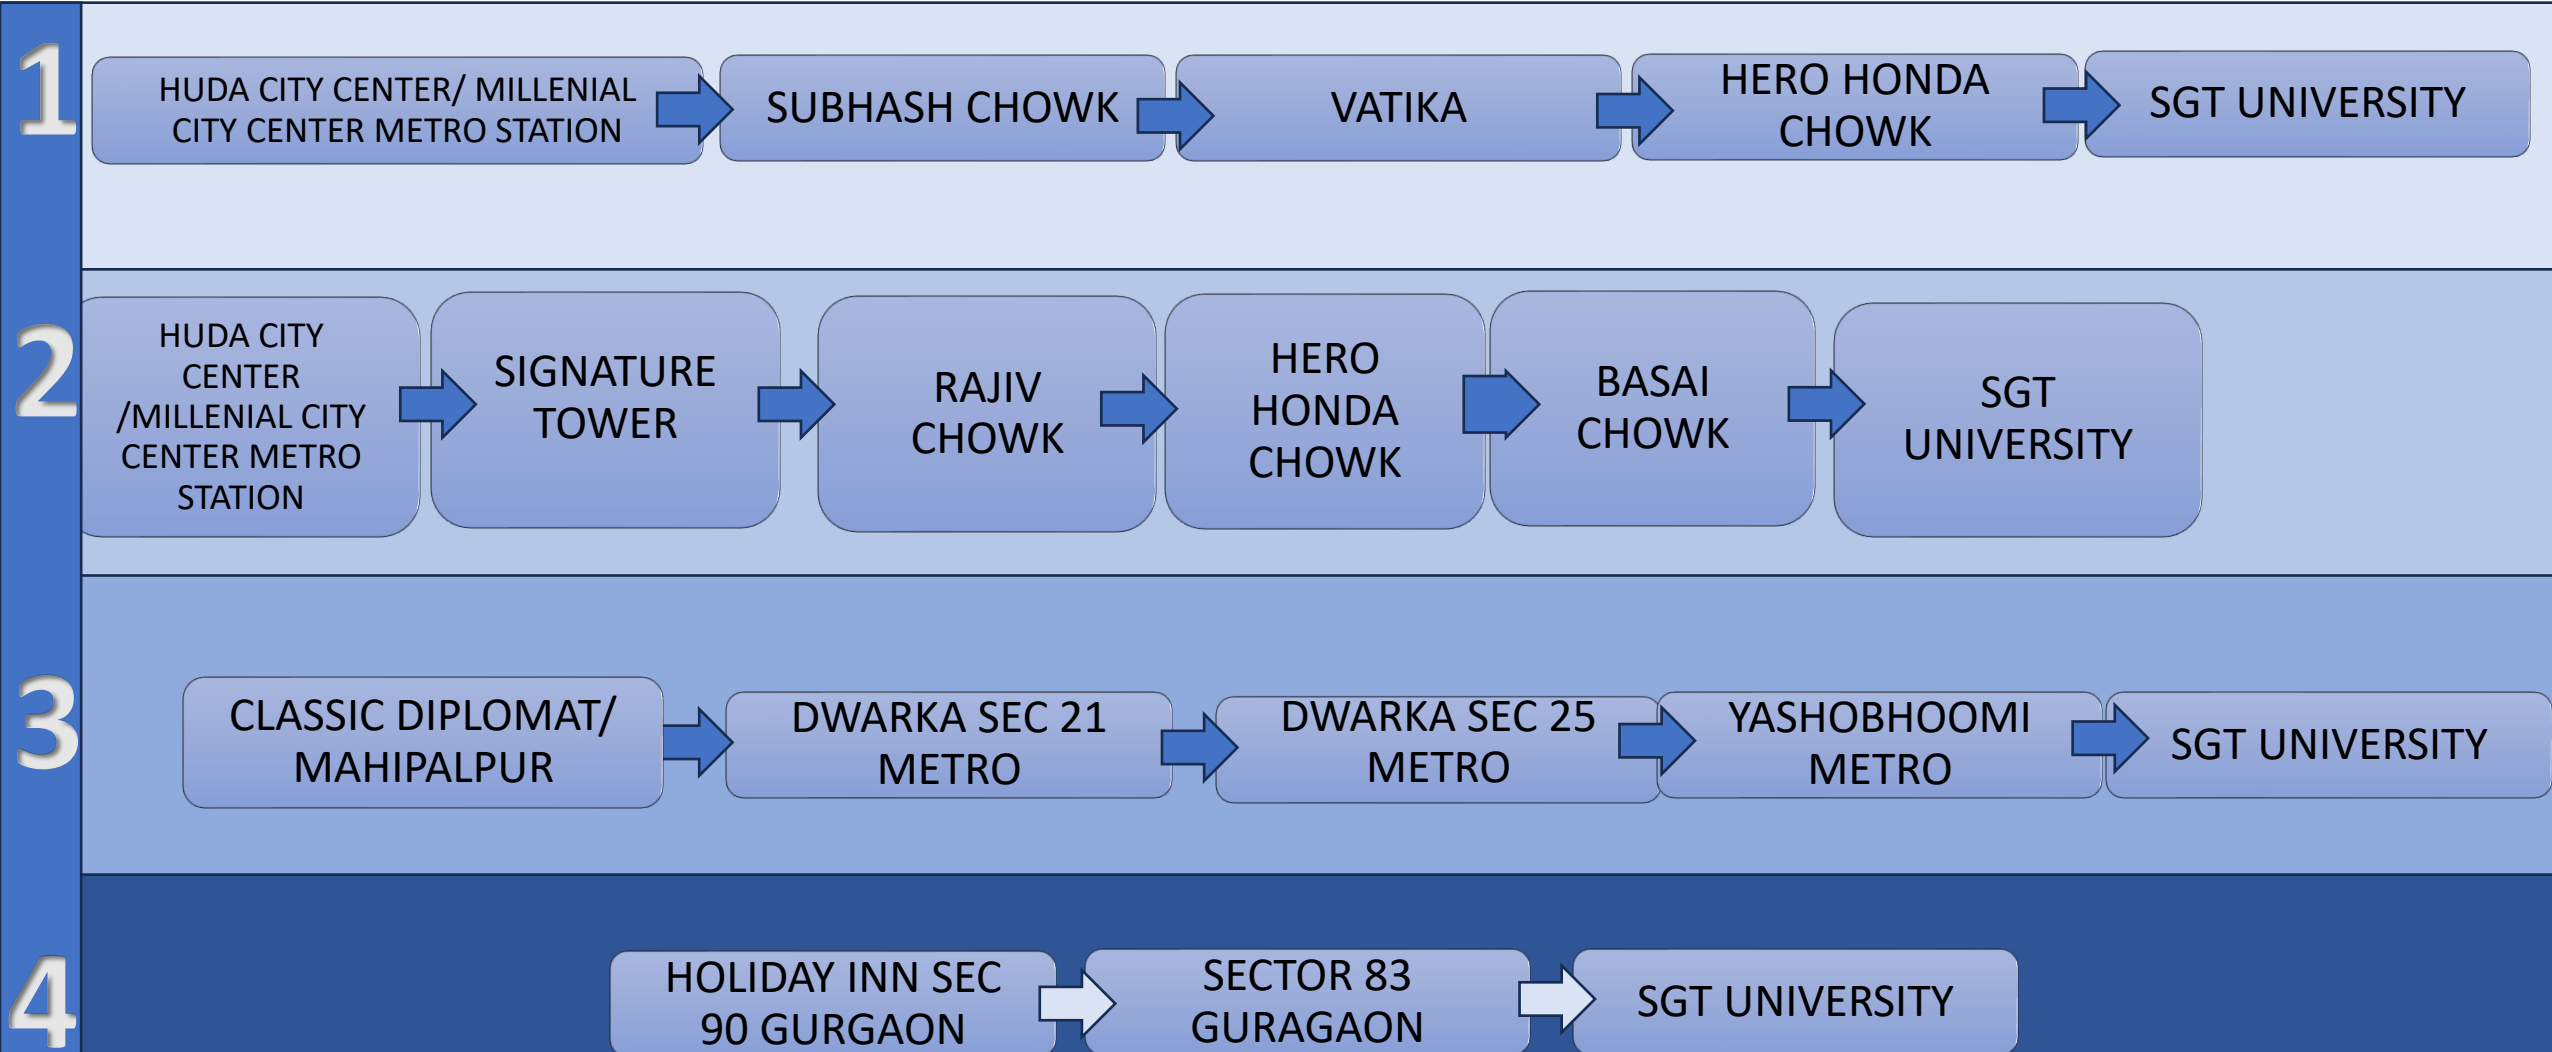

BUS ROUTE MAP (To & Fro) 11,12,13 APRIL 2025

MORNING TIMING (From starting point) 1st trip 08:00 am ; 2nd trip 08:30 am

EVENING TIMING (From SGT University Campus) 1st trip 06:00 pm ; 2nd trip 06:30 pm

NOTE : Kindly reach the bus stop 10 minutes early to ensure smooth functioning of the bus services.

BUS ROUTE MAP 12 APRIL 2025 GALA NIGHT

DEPARTURE TIMING (From Gymkhana club Sec 29 Gala night venue) 11:30 pm

NOTE : Kindly reach the bus stop 10 minutes early to ensure smooth functioning of the bus services.